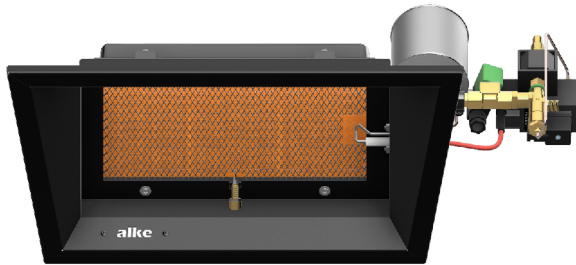

Product Sheet

2/2

Product number	33001560
Product name	AL-6-FSEi-AS-G31-50mbar
Connection	1/4"
Capacity	3,20 kW - 4,50 kW
Consumption	322 g/h
Dimensions	61x42x29cm
Weight	8 Kg
EAN Code	8720153610384

Product number	Description	Quantity
03000012	Bougie EID2G Terras + connected cable L=400 mm Spark plug EID2G Terras + connected cable L=400 mm Spark plug EID2G Terras + connected cable L=400 mm Bougie EID2G Terras + connected cable L=400 mm Bujia EID2G Terras + connected cable L=400 mm	1,00
10001163	Beveiligingsset AL-6-FSEi-G31 - 50mbar Safetydevice set AL-6-FSEi-G31 - 50mbar Sicherheitsset AL-6-FSEi-G31 - 50mbar Kit de sécurité AL-6-FSEi-G31 - 50mbar Kit de valvula de seguridad AL-6-FSEi-G31 - 50mbar	1,00