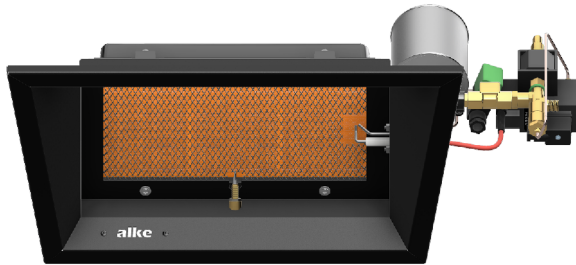

## Product Sheet

2/2

Product number	33001510
Product name	AL-6-FSEi-AS-G20-20mbar
Connection	1/4"
Capacity	3,50 kW - 4,50 kW
Consumption	0,43 m3/h
Dimensions	61x42x29cm
Weight	8 Kg
EAN Code	8720153610353

Product number	Description	Quantity
03000012	Bougie EID2G Terras + connected cable L=400 mm Spark plug EID2G Terras + connected cable L=400 mm Spark plug EID2G Terras + connected cable L=400 mm Bougie EID2G Terras + connected cable L=400 mm Bujia EID2G Terras + connected cable L=400 mm	1,00
10001113	Beveiligingsset AL-6-FSEi-G20 - 20mbar Safetydevice set AL-6-FSEi-G20 - 20mbar Sicherheitsset AL-6-FSEi-G20 - 20mbar Kit de sécurité AL-6-FSEi-G20 - 20mbar Kit de valvula de seguridad AL-6-FSEi-G20 - 20mbar	1,00

## Product Sheet

1/2

<b>Product number</b>	33001520
<b>Product name</b>	AL-6-FSEi-AS-G20-200mbar
<b>Connection</b>	1/4"
<b>Capacity</b>	3,80 kW - 5,40 kW
<b>Consumption</b>	0,52 m3/h
<b>Dimensions</b>	61x42x29cm
<b>Weight</b>	8 Kg
<b>EAN Code</b>	8720153610803