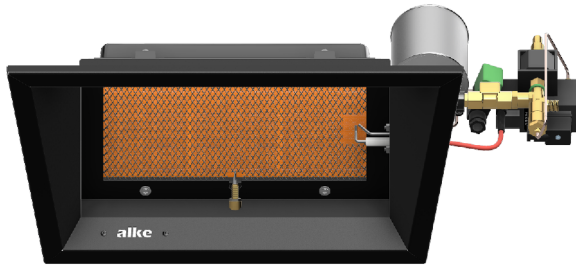

Product Sheet

1/2

Product number	33001570
Product name	AL-6-FSEi-AS-G31-150mbar
Connection	1/4"
Capacity	3,30 kW - 4,75 kW
Consumption	340 g/h
Dimensions	61x42x29cm
Weight	8 Kg
EAN Code	8720153610391

Product number	Description	Quantity
00185005	EID2G Ontstekingsautomaat 230Vac 50-60Hz.30Va,IP65 EID2G Electronic ignition 230Vac 50-60Hz.30Va, IP65 EID2G Automatische Zündung 230Vac 50-60Hz.30Va, IP65 EID2G Allumage automatique 230Vac 50-60Hz.30Va, IP65 EID2G Encendido automático 230Vac 50-60Hz.30Va, IP65	1,00
00198010	Thermokoppel M8 x M8 L=300 mm, verlengstuk Thermocouple M8 x M8 L=300 mm, extension Thermoelement M8 x M8 L=300 mm, Erweiterung Thermocouple M8 x M8 L=300 mm, extension	1,00
00205026	Thermokoppel M8x750 Q set for AL 4/6 Series Thermocouple M8x750 Q set for AL 4/6 Series Thermoelement M8x750 Q set for AL 4/6 Series Thermocouple M8x750 Q set for AL 4/6 Series	1,00
01313018	Venturi messing 18x33 diam. 12 mm Venturi brass 18x33 diam. 12 mm Venturi Messing 18x33 diam. 12 mm Venturi laiton 18x33 diam. 12 mm Venturi Latón 18x33 diam. 12 mm	1,00
01642016	Branderbak AL-6 gekit Lage druk Burnerhouse AL-6 inclusive low-pressure ceramic stones Brennergehäuse AL-6 inklusive Niederdrucksteine Brûleur AL-6 y compris les céramiques basse pression Quemador AL-6 inclusive cerámicas de baja presión	1,00
01799001	Aansluitstuk AL 4 / AL6 Connector AL 4 / AL6 Anschlussstück AL 4 / AL6 Pièce de connexion AL 4 / AL6 Pieza de conexión AL 4 / AL6	1,00
02306013	Reflector Zwart AL-6- FSEi / FEi - AS Reflector black AL-6- FSEi / FEi - AS Reflector black AL-6- FSEi / FEi - AS Réflecteur black AL-6- FSEi / FEi - AS Reflector black AL-6- FSEi / FEi - AS	1,00
02404003	Gaas AL6-FEi / FSEI Wire mesh AL6-FEi / FSEI Gitter AL6-FEi / FSEI Grille AL6-FEi / FSEI Malla AL6-FEi / FSEI	1,00