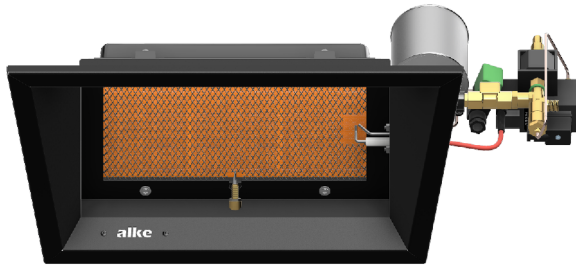

Product Sheet

1/2

Product number	33001530
Product name	AL-6-FSEi-AS-G25-20mbar
Connection	1/4"
Capacity	3,50 kW - 4,50 kW
Consumption	0,50 m3/h
Dimensions	61x42x29cm
Weight	8 Kg
EAN Code	8720153610360

Product number	Description	Quantity
00185005	EID2G Ontstekingsautomaat 230Vac 50-60Hz.30Va,IP65 EID2G Electronic ignition 230Vac 50-60Hz.30Va, IP65 EID2G Automatische Zündung 230Vac 50-60Hz.30Va, IP65 EID2G Allumage automatique 230Vac 50-60Hz.30Va, IP65 EID2G Encendido automático 230Vac 50-60Hz.30Va, IP65	1,00
00198010	Thermokoppel M8 x M8 L=300 mm, verlengstuk Thermocouple M8 x M8 L=300 mm, extension Thermoelement M8 x M8 L=300 mm, Erweiterung Thermocouple M8 x M8 L=300 mm, extension	1,00
00205026	Thermokoppel M8x750 Q set for AL 4/6 Series Thermocouple M8x750 Q set for AL 4/6 Series Thermoelement M8x750 Q set for AL 4/6 Series Thermocouple M8x750 Q set for AL 4/6 Series	1,00
01642016	Branderbak AL-6 gekit Lage druk Burnerhouse AL-6 inclusive low-pressure ceramic stones Brennergehäuse AL-6 inklusive Niederdrucksteine Brûleur AL-6 y compris les céramiques basse pression Quemador AL-6 inclusive cerámicas de baja presión	1,00
01799001	Aansluitstuk AL 4 / AL6 Connector AL 4 / AL6 Anschlussstück AL 4 / AL6 Pièce de connexion AL 4 / AL6 Pieza de conexión AL 4 / AL6	1,00
02306013	Reflector Zwart AL-6- FSEi / FEi - AS Reflector black AL-6- FSEi / FEi - AS Reflector black AL-6- FSEi / FEi - AS Réflecteur black AL-6- FSEi / FEi - AS Reflector black AL-6- FSEi / FEi - AS	1,00
02404003	Gaas AL6-FEI / FSEI Wire mesh AL6-FEI / FSEI Gitter AL6-FEI / FSEI Grille AL6-FEI / FSEI Malla AL6-FEI / FSEI	1,00
02530000	Stofffilter laag RVS aansluitdiam. 35 mm 35/80/90 Stainless steel dustfilter, low model 35mm Inox Staubfilter diam. 35mm Filtre Air petit 35mm inox Filtro de aere inox 35mm	1,00