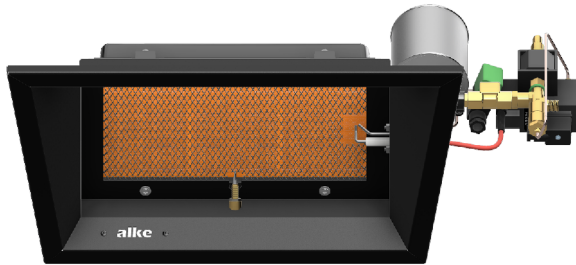

Product Sheet

1/2

Product number	33001560
Product name	AL-6-FSEi-AS-G31-50mbar
Connection	1/4"
Capacity	3,20 kW - 4,50 kW
Consumption	322 g/h
Dimensions	61x42x29cm
Weight	8 Kg
EAN Code	8720153610384

Product number	Description	Quantity
00185005	EID2G Ontstekingsautomaat 230Vac 50-60Hz.30Va,IP65 EID2G Electronic ignition 230Vac 50-60Hz.30Va, IP65 EID2G Automatische Zündung 230Vac 50-60Hz.30Va, IP65 EID2G Allumage automatique 230Vac 50-60Hz.30Va, IP65 EID2G Encendido automático 230Vac 50-60Hz.30Va, IP65	1,00
00198010	Thermokoppel M8 x M8 L=300 mm, verlengstuk Thermocouple M8 x M8 L=300 mm, extension Thermoelement M8 x M8 L=300 mm, Erweiterung Thermocouple M8 x M8 L=300 mm, extension	1,00
00205026	Thermokoppel M8x750 Q set for AL 4/6 Series Thermocouple M8x750 Q set for AL 4/6 Series Thermoelement M8x750 Q set for AL 4/6 Series Thermocouple M8x750 Q set for AL 4/6 Series	1,00
01642016	Branderbak AL-6 gekit Lage druk Burnerhouse AL-6 inclusive low-pressure ceramic stones Brennergehäuse AL-6 inklusive Niederdrucksteine Brûleur AL-6 y compris les céramiques basse pression Quemador AL-6 inclusive cerámicas de baja presión	1,00
01799001	Aansluitstuk AL 4 / AL6 Connector AL 4 / AL6 Anschlussstück AL 4 / AL6 Pièce de connexion AL 4 / AL6 Pieza de conexión AL 4 / AL6	1,00
02306013	Reflector Zwart AL-6- FSEi / FEi - AS Reflector black AL-6- FSEi / FEi - AS Reflector black AL-6- FSEi / FEi - AS Réflecteur black AL-6- FSEi / FEi - AS Reflector black AL-6- FSEi / FEi - AS	1,00
02404003	Gaas AL6-FEI / FSEI Wire mesh AL6-FEI / FSEI Gitter AL6-FEI / FSEI Grille AL6-FEI / FSEI Malla AL6-FEI / FSEI	1,00
02530000	Stoffilter laag RVS aansluitdiam. 35 mm 35/80/90 Stainless steel dustfilter, low model 35mm Inox Staubfilter diam. 35mm Filtre Air petit 35mm inox Filtro de aere inox 35mm	1,00