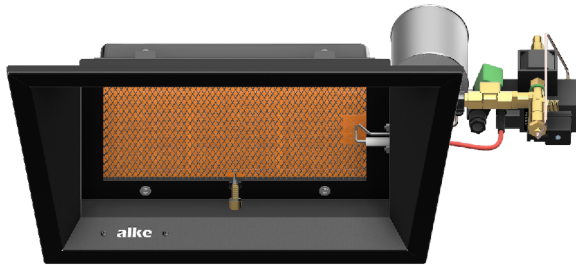

Product Sheet

2/2

Product number	33001570
Product name	AL-6-FSEi-AS-G31-150mbar
Connection	1/4"
Capacity	3,30 kW - 4,75 kW
Consumption	340 g/h
Dimensions	61x42x29cm
Weight	8 Kg
EAN Code	8720153610391

Product number	Description	Quantity
02530000	Stoffilter laag RVS aansluitdiam. 35 mm 35/80/90 Stainless steel dustfilter, low model 35mm Inox Staubfilter diam. 35mm Filtre Air petit 35mm inox Filtro de aere inox 35mm	1,00
03000012	Bougie EID2G Terras + connected cable L=400 mm Spark plug EID2G Terras + connected cable L=400 mm Spark plug EID2G Terras + connected cable L=400 mm Bougie EID2G Terras + connected cable L=400 mm Bujia EID2G Terras + connected cable L=400 mm	1,00
10001173	Beveiligingsset AL-6-FSEi-G31 -150mbar Safetydevice set AL-6-FSEi-G31 -150mbar Sicherheitsset AL-6-FSEi-G31 -150mbar Kit de sécurité AL-6-FSEi-G31 -150mbar Kit de valvula de seguridad AL-6-FSEi-G31 -150mbar	1,00