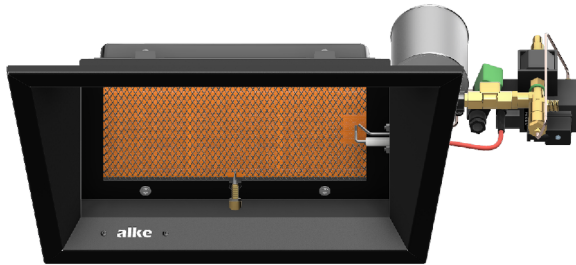

Product Sheet

2/2

Product number 33001540
Product name AL-6-FSEi-AS-G25.3-25mbar
Connection 1/4"
Capacity 3,60 kW - 4,70 kW
Consumption 0,51 m3/h
Dimensions 61x42x29cm
Weight 8 Kg
EAN Code 8720153610377

Product number	Description	Quantity
02530000	Stoffilter laag RVS aansluitdiam. 35 mm 35/80/90 Stainless steel dustfilter, low model 35mm Inox Staubfilter diam. 35mm Filtre Air petit 35mm inox Filtro de aere inox 35mm	1,00
03000012	Bougie EID2G Terras + connected cable L=400 mm Spark plug EID2G Terras + connected cable L=400 mm Spark plug EID2G Terras + connected cable L=400 mm Bougie EID2G Terras + connected cable L=400 mm Bujia EID2G Terras + connected cable L=400 mm	1,00
10001143	Beveiligingsset AL-6-FSEi-G25.3 - 25mbar Safetydevice set AL-6-FSEi-G25.3 - 25mbar Sicherheitsset AL-6-FSEi-G25.3 - 25mbar Kit de sécurité AL-6-FSEi-G25.3 - 25mbar Kit de valvula de seguridad AL-6-FSEi-G25.3 - 25mbar	1,00