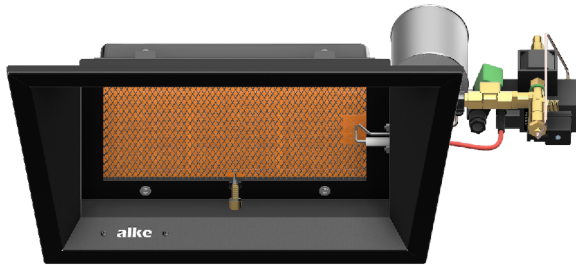

Product Sheet

2/2

Product number	33001530
Product name	AL-6-FSEi-AS-G25-20mbar
Connection	1/4"
Capacity	3,50 kW - 4,50 kW
Consumption	0,50 m3/h
Dimensions	61x42x29cm
Weight	8 Kg
EAN Code	8720153610360

Product number	Description	Quantity
03000012	Bougie EID2G Terras + connected cable L=400 mm Spark plug EID2G Terras + connected cable L=400 mm Spark plug EID2G Terras + connected cable L=400 mm Bougie EID2G Terras + connected cable L=400 mm Bujia EID2G Terras + connected cable L=400 mm	1,00
10001133	Beveiligingsset AL-6-FSEi-G25 - 20mbar Safetydevice set AL-6-FSEi-G25 - 20mbar Sicherheitsset AL-6-FSEi-G25 - 20mbar Kit de sécurité AL-6-FSEi-G25 - 20mbar Kit de valvula de seguridad AL-6-FSEi-G25 - 20mbar	1,00