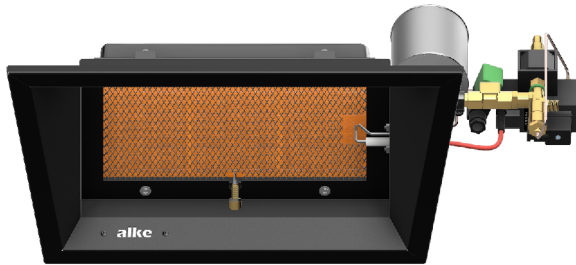

Product Sheet

2/2

Product number	33001510
Product name	AL-6-FSEi-AS-G20-20mbar
Connection	1/4"
Capacity	3,50 kW - 4,50 kW
Consumption	0,43 m3/h
Dimensions	61x42x29cm
Weight	8 Kg
EAN Code	8720153610353

Product number	Description	Quantity
03000012	Bougie EID2G Terras + connected cable L=400 mm Spark plug EID2G Terras + connected cable L=400 mm Spark plug EID2G Terras + connected cable L=400 mm Bougie EID2G Terras + connected cable L=400 mm Bujia EID2G Terras + connected cable L=400 mm	1,00
10001113	Beveiligingsset AL-6-FSEi-G20 - 20mbar Safetydevice set AL-6-FSEi-G20 - 20mbar Sicherheitsset AL-6-FSEi-G20 - 20mbar Kit de sécurité AL-6-FSEi-G20 - 20mbar Kit de valvula de seguridad AL-6-FSEi-G20 - 20mbar	1,00