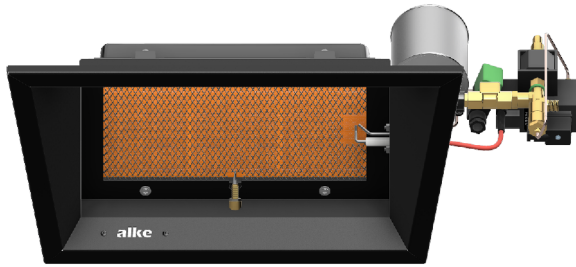

Product Sheet

2/2

Product number	33001520
Product name	AL-6-FSEi-AS-G20-200mbar
Connection	1/4"
Capacity	3,80 kW - 5,40 kW
Consumption	0,52 m3/h
Dimensions	61x42x29cm
Weight	8 Kg
EAN Code	8720153610803

Product number	Description	Quantity
02530000	Stoffilter laag RVS aansluitdiam. 35 mm 35/80/90 Stainless steel dustfilter, low model 35mm Inox Staubfilter diam. 35mm Filtre Air petit 35mm inox Filtro de aere inox 35mm	1,00
03000012	Bougie EID2G Terras + connected cable L=400 mm Spark plug EID2G Terras + connected cable L=400 mm Spark plug EID2G Terras + connected cable L=400 mm Bougie EID2G Terras + connected cable L=400 mm Bujia EID2G Terras + connected cable L=400 mm	1,00
10001123	Beveiligingsset AL-6-FSEi-G20 - 200mbar Safetydevice set AL-6-FSEi-G20 - 200mbar Sicherheitsset AL-6-FSEi-G20 - 200mbar Kit de sécurité AL-6-FSEi-G20 - 200mbar Kit de valvula de seguridad AL-6-FSEi-G20 - 200mbar	1,00