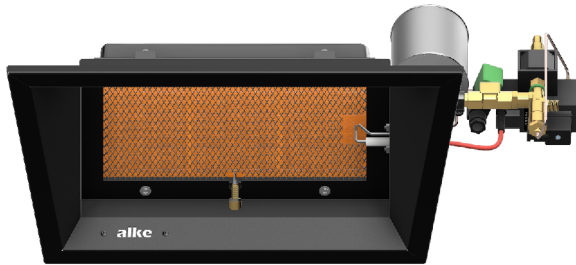

Product Sheet

2/2

Product number	33001550
Product name	AL-6-FSEi-AS-G25.3-200mbar
Connection	1/4"
Capacity	3,80 kW - 5,40 kW
Consumption	0,59 m3/h
Dimensions	61x42x29cm
Weight	8 Kg
EAN Code	8720153610810

Product number	Description	Quantity
02530000	Stofffilter laag RVS aansluitdiam. 35 mm 35/80/90 Stainless steel dustfilter, low model 35mm Inox Staubfilter diam. 35mm Filtre Air petit 35mm inox Filtro de aere inox 35mm	1,00
03000012	Bougie EID2G Terras + connected cable L=400 mm Spark plug EID2G Terras + connected cable L=400 mm Spark plug EID2G Terras + connected cable L=400 mm Bougie EID2G Terras + connected cable L=400 mm Bujia EID2G Terras + connected cable L=400 mm	1,00
10001153	Beveiligingsset AL-6-FSEi-G25.3 - 200mbar Safetydevice set AL-6-FSEi-G25.3 - 200mbar Sicherheitsset AL-6-FSEi-G25.3 - 200mbar Kit de sécurité AL-6-FSEi-G25.3 - 200mbar Kit de valvula de seguridad AL-6-FSEi-G25.3 - 200mbar	1,00