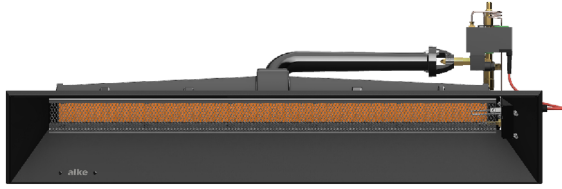

Product Sheet

1/2

Product number 33002160
Product name AL-7-Ei-G31 - 25-50mbar
Connection 1/4"
Capacity 3,90 kW - 5,50 kW
Consumption 394 g/h
Dimensions 101x33x35cm
Weight 17.2 Kg
EAN Code 8720153610483

Product number	Description	Quantity
00185005	EID2G Ontstekingsautomaat 230Vac 50-60Hz.30Va,IP65 EID2G Electronic ignition 230Vac 50-60Hz.30Va, IP65 EID2G Automatische Zündung 230Vac 50-60Hz.30Va, IP65 EID2G Allumage automatique 230Vac 50-60Hz.30Va, IP65 EID2G Encendido automático 230Vac 50-60Hz.30Va, IP65	1,00
00198010	Thermokoppel M8 x M8 L=300 mm, verlengstuk Thermocouple M8 x M8 L=300 mm, extension Thermoelement M8 x M8 L=300 mm, Erweiterung Thermocouple M8 x M8 L=300 mm, extension	1,00
00202027	Thermokoppelset M8x540 Q voor AL-7- / AL-8- Ei/SEi Thermocouple set M8x540 Q for AL-7- / AL-8- Ei/SEi Thermoelement-Set M8x540 Q für AL-7- / AL-8- Ei/SEi Jeu de thermocouples M8x540 Q pour AL-7- / AL-8- Ei/SEi Juego de termopar M8x540 Q para AL-7- / AL-8- Ei/SEi	1,00
01307069	Venturi messing 25x62 diam. 20 mm Venturi brass 25x62 diam. 20 mm Venturi Messing 25x62 diam. 20 mm Venturi laiton 25x62 diam. 20 mm Venturi Latón 25x62 diam. 20 mm	1,00
01643016	Branderbak AL-7 Gekit Lage druk Burnerhouse AL-7 inclusive low-pressure ceramic stones Brennergehäuse AL-7 inklusive Niederdrucksteine Brûleur AL-7 y compris les céramiques basse pression Quemador AL-7 inclusive cerámicas de baja presión	1,00
01806000	Aansluitstuk AL-7 inclusief schroef Connector AL-7 inclusief schroef Anschlussstück AL-7 einschließlich schrauben Pièce de connexion AL-7 inclusief schroef Pieza de conexión AL-7 inclusief schroef	1,00
02307032	Reflector Zwart AL-7 Symetrisch Reflector black AL-7 Symmetric Reflector black AL-7 Symmetrisch Réflecteur black AL-7 Symétrique Reflector black AL-7 Simétrico	1,00
02407000	Gaas AL7 Wire mesh AL7 Gitter AL7 Grille AL7 Malla AL7	1,00