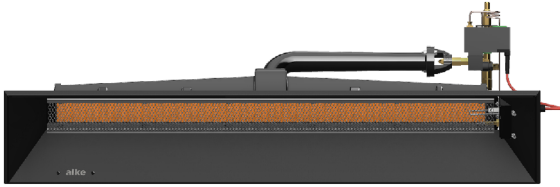

Product Sheet

2/2

Product number	33002160
Product name	AL-7-Ei-G31 - 25-50mbar
Connection	1/4"
Capacity	3,90 kW - 5,50 kW
Consumption	394 g/h
Dimensions	101x33x35cm
Weight	17.2 Kg
EAN Code	8720153610483

Product number	Description	Quantity
03000031	Ontstek kabel Megasun-12-Ei 05-127613-536 Kabel, Ignition for Megasun EID Alke 05-127613-536 Kabel, Zündung für Megasun 12-Ei Alke Câble d'allumage pour Megasun 12-Ei Alke Cable de encendido para Megasun 12-Ei Alke	1,00
03879214	Montageplaat zwart AL-7- Ei inclusief bougie Mounting plate black AL-7- Ei including spark plug Montageplatte schwarz AL-7- Ei inklusive Zündkerze Plaque de montage noire AL-7- Ei avec bougie Placa de montaje negra AL-7- Ei con bujia incluida	1,00
03894000	Rails voor gaas AL 7 Rails for wire mesh AL 7 Schienen für gitter AL 7 Rails pour grille AL 7 Rieles para malla AL 7	2,00
10001262	Beveiligingsset AL-7-Ei -G31 - 25-50mbar Safetydevice set AL-7-Ei -G31 - 25-50mbar Sicherheitsset AL-7-Ei -G31 - 25-50mbar Kit de sécurité AL-7-Ei -G31 - 25-50mbar Kit de valvula de seguridad AL-7-Ei -G31 - 25-50mbar	1,00