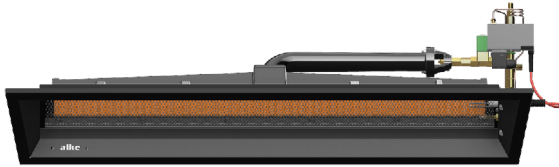

Product Sheet

2/2

Product number	33002550
Product name	AL-7-SEi-AS-G25.3-200mbar
Connection	1/4"
Capacity	4,10 kW - 5,80 kW
Consumption	0,63 m3/h
Dimensions	99x35x32cm
Weight	18 Kg
EAN Code	8720153610933

Product number	Description	Quantity
03000031	Ontstek kabel Megasun-12-Ei 05-127613-536 Kabel, Ignition for Megasun EID Alke 05-127613-536 Kabel, Zündung für Megasun 12-Ei Alke Câble d'allumage pour Megasun 12-Ei Alke Cable de encendido para Megasun 12-Ei Alke	1,00
03879215	Montageplaat zwart AL-7 AS- Ei inclusief bougie Mounting plate black AL-7-AS Ei including spark plug Montageplatte schwarz AL-7-AS Ei inklusive Zündkerze Plaque de montage noire AL-7-AS Ei avec bougie Placa de montaje negra AL-7-AS Ei con bujia incluida	1,00
03894000	Rails voor gaas AL 7 Rails for wire mesh AL 7 Schienen für gitter AL 7 Rails pour grille AL 7 Rieles para malla AL 7	2,00
10001253	Beveiligingsset AL-7-SEi-G25.3 - 200mbar Safetydevice set AL-7-SEi-G25.3 - 200mbar Sicherheitsset AL-7-SEi-G25.3 - 200mbar Kit de sécurité AL-7-SEi-G25.3 - 200mbar Kit de valvula de seguridad AL-7-SEi-G25.3 - 200mbar	1,00