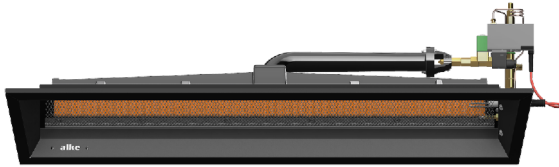

Product Sheet

1/2

Product number 33002560
Product name AL-7-SEi-AS-G31-50mbar
Connection 1/4"
Capacity 3,90 kW - 5,50 kW
Consumption 394 g/h
Dimensions 99x35x32cm
Weight 18 Kg
EAN Code 8720153610643

Product number	Description	Quantity
00185005	EID2G Ontstekingsautomaat 230Vac 50-60Hz.30Va,IP65 EID2G Electronic ignition 230Vac 50-60Hz.30Va, IP65 EID2G Automatische Zündung 230Vac 50-60Hz.30Va, IP65 EID2G Allumage automatique 230Vac 50-60Hz.30Va, IP65 EID2G Encendido automático 230Vac 50-60Hz.30Va, IP65	1,00
00198010	Thermokoppel M8 x M8 L=300 mm, verlengstuk Thermocouple M8 x M8 L=300 mm, extension Thermoelement M8 x M8 L=300 mm, Erweiterung Thermocouple M8 x M8 L=300 mm, extension	1,00
00202027	Thermokoppelset M8x540 Q voor AL-7- / AL-8- Ei/SEi Thermocouple set M8x540 Q for AL-7- / AL-8- Ei/SEi Thermoelement-Set M8x540 Q für AL-7- / AL-8- Ei/SEi Jeu de thermocouples M8x540 Q pour AL-7- / AL-8- Ei/SEi Juego de termopar M8x540 Q para AL-7- / AL-8- Ei/SEi	1,00
01307069	Venturi messing 25x62 diam. 20 mm Venturi brass 25x62 diam. 20 mm Venturi Messing 25x62 diam. 20 mm Venturi laiton 25x62 diam. 20 mm Venturi Latón 25x62 diam. 20 mm	1,00
01643016	Branderbak AL-7 Gekit Lage druk Burnerhouse AL-7 inclusive low-pressure ceramic stones Brennergehäuse AL-7 inklusive Niederdrucksteine Brûleur AL-7 y compris les céramiques basse pression Quemador AL-7 inclusive cerámicas de baja presión	1,00
01806000	Aansluitstuk AL-7 inclusief schroef Connector AL-7 inclusief schroef Anschlussstück AL-7 einschließlich schrauben Pièce de connexion AL-7 inclusief schroef Pieza de conexión AL-7 inclusief schroef	1,00
02307022	Reflector Zwart AL-7 AS Reflector black AL-7 AS Reflector black AL-7 AS Réflecteur black AL-7 AS Reflector black AL-7 AS	1,00
02407000	Gaas AL7 Wire mesh AL7 Gitter AL7 Grille AL7 Malla AL7	1,00