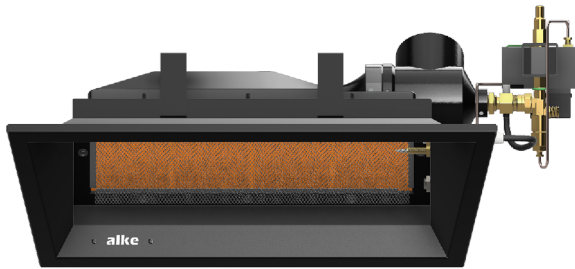

Product Sheet

2/2

Product number	33003410
Product name	AL-8-Ei-AS-G20 12-20mbar
Connection	1/4"
Capacity	4,45 kW - 5,80 kW
Consumption	0,56 m3/h
Dimensions	66x44x34cm
Weight	7.6 Kg
EAN Code	8720153611763

Product Sheet

1/2

Product number	33003430
Product name	AL-8-Ei-AS-G25 12-20mbar
Connection	1/4"
Capacity	4,45 kW - 5,80 kW
Consumption	0,65 m3/h
Dimensions	66x44x34cm
Weight	7.6 Kg
EAN Code	8720153611770

Product Sheet

2/2

Product number	33003430
Product name	AL-8-Ei-AS-G25 12-20mbar
Connection	1/4"
Capacity	4,45 kW - 5,80 kW
Consumption	0,65 m3/h
Dimensions	66x44x34cm
Weight	7.6 Kg
EAN Code	8720153611770