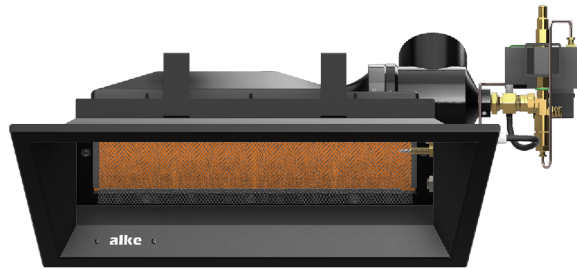

Product Sheet

1/2

Product number	33003440
Product name	AL-8-Ei-AS-G25.3 15-25mbar
Connection	1/4"
Capacity	4,60 kW - 6,00 kW
Consumption	0,65 m3/h
Dimensions	66x44x34cm
Weight	7.6 Kg
EAN Code	8720153611787

Product number	Description	Quantity
00185005	EID2G Ontstekingsautomaat 230Vac 50-60Hz.30Va,IP65 EID2G Electronic ignition 230Vac 50-60Hz.30Va, IP65 EID2G Automatische Zündung 230Vac 50-60Hz.30Va, IP65 EID2G Allumage automatique 230Vac 50-60Hz.30Va, IP65 EID2G Encendido automático 230Vac 50-60Hz.30Va, IP65	1,00
00198010	Thermokoppel M8 x M8 L=300 mm, verlengstuk Thermocouple M8 x M8 L=300 mm, extension Thermoelement M8 x M8 L=300 mm, Erweiterung Thermocouple M8 x M8 L=300 mm, extension	1,00
00202027	Thermokoppelset M8x540 Q voor AL-7- / AL-8- Ei/SEi Thermocouple set M8x540 Q for AL-7- / AL-8- Ei/SEi Thermoelement-Set M8x540 Q für AL-7- / AL-8- Ei/SEi Jeu de thermocouples M8x540 Q pour AL-7- / AL-8- Ei/SEi Juego de termopar M8x540 Q para AL-7- / AL-8- Ei/SEi	1,00
01304031	Venturi messing 35x75 diam. 26 mm met veerring Venturi brass 35x75 diam. 26 mm met veerring Venturi Messing 35x75 diam. 26 mm met veerring Venturi laiton 35x75 diam. 26 mm met veerring Venturi Latón 35x75 diam. 26 mm met veerring	1,00
01807001	Aansluitstuk, aluminium PL-dicht zwart Connector, aluminium PL-dicht zwart Anschlussstück, Aluminium PL-dicht Schwarz Pièce de connexion, aluminium PL-dicht zwart Pieza de conexión, aluminium PL-dicht zwart	1,00
02308022	Reflector Zwart AL-8- FEi/FSEi -AS Reflector black AL-8- FEi/FSEi -AS Reflector black AL-8- FEi/FSEi -AS Réflecteur black AL-8- FEi/FSEi -AS Reflector black AL-8- FEi/FSEi -AS	1,00
02415000	Gaas AL 8 / PL6 Wire mesh AL 8/ PL 6 Gitter AL 8/ PL 6 Grille AL 8/ PL 6 Malla AL 8/ PL 6	1,00
02700001	Branderbak AL 8 Lage druk Burnerhouse AL 8 low pressure Brennergehäuse AL 8 Lage druk Brûleur AL 8 Lage druk Quemador AL 8 Lage druk	1,00