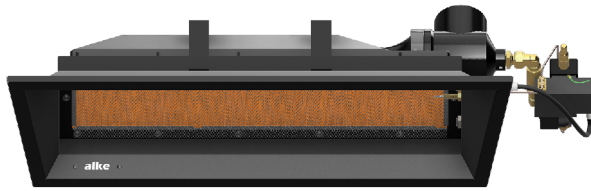

Product Sheet

1/2

Product number	33004410
Product name	AL-10-Ei-AS-G20 12-20mbar
Connection	1/4"
Capacity	7,20 kW - 9,40 kW
Consumption	0,90 m3/h
Dimensions	87x44x34cm
Weight	9.5 Kg
EAN Code	8720153611848

Product Sheet

2/2

Product number	33004410
Product name	AL-10-Ei-AS-G20 12-20mbar
Connection	1/4"
Capacity	7,20 kW - 9,40 kW
Consumption	0,90 m3/h
Dimensions	87x44x34cm
Weight	9.5 Kg
EAN Code	8720153611848

Product Sheet

1/2

Product number	33004430
Product name	AL-10-Ei-AS-G25 12-20mbar
Connection	1/4"
Capacity	7,20 kW - 9,40 kW
Consumption	1,05 m3/h
Dimensions	87x44x34cm
Weight	9.5 Kg
EAN Code	8720153611855