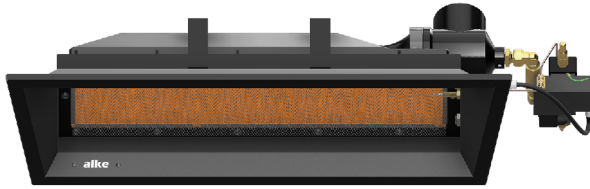

Product Sheet

1/2

Product number	33004440
Product name	AL-10-Ei-AS-G25.3 15-25mbar
Connection	1/4"
Capacity	7,10 kW - 9,30 kW
Consumption	1,01 m3/h
Dimensions	87x44x34cm
Weight	9.5 Kg
EAN Code	8720153611862

Product number	Description	Quantity
00185005	EID2G Ontstekingsautomaat 230Vac 50-60Hz.30Va,IP65 EID2G Electronic ignition 230Vac 50-60Hz.30Va, IP65 EID2G Automatische Zündung 230Vac 50-60Hz.30Va, IP65 EID2G Allumage automatique 230Vac 50-60Hz.30Va, IP65 EID2G Encendido automático 230Vac 50-60Hz.30Va, IP65	1,00
00198010	Thermokoppel M8 x M8 L=300 mm, verlengstuk Thermocouple M8 x M8 L=300 mm, extension Thermoelement M8 x M8 L=300 mm, Erweiterung Thermocouple M8 x M8 L=300 mm, extension	1,00
00201011	Thermokoppelset M8x320 Q voor AL-7, AL-10 & AL12 series Thermocouple set M8x320 Q for AL-7, AL-10 & AL12 series Thermoelement-Set M8x320 Q für AL-7, AL-10 & AL12 series Jeu de thermocouples M8x320 Q pour AL-7, AL-10 & AL12 series Juego de termopar M8x320 Q para AL-7, AL-10 & AL12 series	1,00
01304031	Venturi messing 35x75 diam. 26 mm met veerring Venturi brass 35x75 diam. 26 mm met veerring Venturi Messing 35x75 diam. 26 mm met veerring Venturi laiton 35x75 diam. 26 mm met veerring Venturi Latón 35x75 diam. 26 mm met veerring	1,00
01807001	Aansluitstuk, aluminium PL-dicht zwart Connector, aluminium PL-dicht zwart Anschlussstück, Aluminium PL-dicht Schwarz Pièce de connexion, aluminium PL-dicht zwart Pieza de conexión, aluminium PL-dicht zwart	1,00
02310012	Reflector Zwart AL-10- FEi/FSEi -AS Reflector black AL-10- FEi/FSEi -AS Reflector black AL-10- FEi/FSEi -AS Réflecteur black AL-10- FEi/FSEi -AS Reflector black AL-10- FEi/FSEi -AS	1,00
02416000	Gaas AL 10 / PL 9 Wire mesh AL 10 / PL 9 Gitter AL 10 / PL 9 Grille AL 10 / PL 9 Malla AL 10 / PL 9	1,00
02701001	Branderbak AL 10 Lage druk Burnerhouse AL 10 low pressure Brennergehäuse AL 10 Lage druk Brûleur AL 10 Lage druk Quemador AL 10 Lage druk	1,00