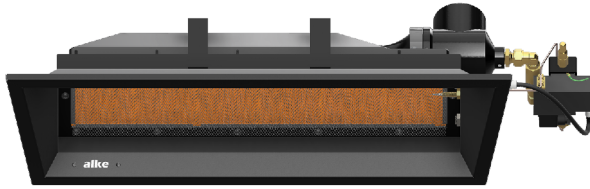

Product Sheet

2/2

Product number	33004460
Product name	AL-10-Ei-AS-G31 25-50mbar
Connection	1/4"
Capacity	6,40 kW - 9,10 kW
Consumption	651 g/h
Dimensions	87x44x34cm
Weight	9.5 Kg
EAN Code	8720153611879

Product number	Description	Quantity
03003001	Bougieset AL 8-10-12 Spark plug set AL 8-10-12 Spark plug set AL 8-10-12 Bougie set AL 8-10-12 Bujia set AL 8-10-12	1,00
03050031	Bougiekabel compleet AL 8/10/12 30cm Spark plug cable complete AL 8/10/12 30cm Zündkerzenkabel komplett AL 8/10/12 30cm Câble de bougie complet AL 8/10/12 30cm Cable bujía completo AL 8/10/12 30cm	1,00
03876157	Luchtsmooring Hoefijzervormig diam. 57mm Air throttle ring diam. 57mm Luftdrosselring Durchm. 57mm Anneau papillon diam. 57 mm Air throttle ring diam. 57mm	1,00
07250000	Zelfborende schroef 5,5 x 25 mm Vz Self-drilling screw 5.5 x 25 mm Vz Selbstbohrende Schraube 5,5 x 25 mm Vz Vis autoperceuse 5,5 x 25 mm Vz Tornillo autoperforante 5,5 x 25 mm Vz	3,00
07350000	Binnenzeskantbout DIN912 RVS M4 x 10 Hexagon socket bolt DIN912 stainless steel M4 x 10 Innensechskantschraube DIN912 Edelstahl M4 x 10 Vis à six pans creux DIN912 acier inoxydable M4 x 10 Perno de cabeza hueca hexagonal DIN912 acero inoxidable M4 x 10	1,00
10001462	Beveiligingsset AL-10-Ei-G31 - 25-50mbar Safetydevice set AL-10-Ei-G31 - 25-50mbar Sicherheitsset AL-10-Ei-G31 - 25-50mbar Kit de sécurité AL-10-Ei-G31 - 25-50mbar Kit de valvula de seguridad AL-10-Ei-G31 - 25-50mbar	1,00
99951011	Afdichtdop set AL8/10/12 Sealing cap set AL8 / 10/12 Dichtkappensatz AL8 / 10/12 Jeu de capuchons d'étanchéité AL8 / 10/12 Juego de tapas de sellado AL8 / 10/12	1,00