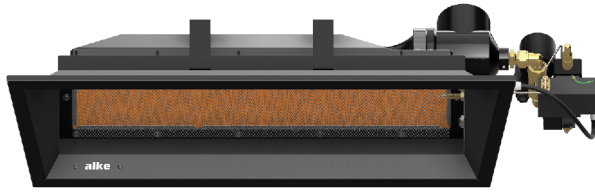

Product Sheet

2/2

Product number	33004560
Product name	AL-10-SEi-AS-G31 50mbar
Connection	1/4"
Capacity	6,40 kW - 9,10 kW
Consumption	651 g/h
Dimensions	87x44x34cm
Weight	10 Kg
EAN Code	8720153611916

Product number	Description	Quantity
03003001	Bougieset AL 8-10-12 Spark plug set AL 8-10-12 Spark plug set AL 8-10-12 Bougie set AL 8-10-12 Bujia set AL 8-10-12	1,00
03050031	Bougiekabel compleet AL 8/10/12 30cm Spark plug cable complete AL 8/10/12 30cm Zündkerzenkabel komplett AL 8/10/12 30cm Câble de bougie complet AL 8/10/12 30cm Cable bujia completo AL 8/10/12 30cm	1,00
03876157	Luchtsmooring Hoefijzervormig diam. 57mm Air throttle ring diam. 57mm Luftdrosselring Durchm. 57mm Anneau papillon diam. 57 mm Air throttle ring diam. 57mm	1,00
07250000	Zelfborende schroef 5,5 x 25 mm Vz Self-drilling screw 5.5 x 25 mm Vz Selbstbohrende Schraube 5,5 x 25 mm Vz Vis autoperceuse 5,5 x 25 mm Vz Tornillo autoperforante 5,5 x 25 mm Vz	3,00
07350000	Binnenzeskantbout DIN912 RVS M4 x 10 Hexagon socket bolt DIN912 stainless steel M4 x 10 Innensechskantschraube DIN912 Edelstahl M4 x 10 Vis à six pans creux DIN912 acier inoxydable M4 x 10 Perno de cabeza hueca hexagonal DIN912 acero inoxidable M4 x 10	1,00
10001463	Beveiligingsset AL-10-SEi-G31 - 50mbar Safetydevice set AL-10-SEi-G31 - 50mbar Sicherheitsset AL-10-SEi-G31 - 50mbar Kit de sécurité AL-10-SEi-G31 - 50mbar Kit de valvula de seguridad AL-10-SEi-G31 - 50mbar	1,00
99951011	Afdichtdop set AL8/10/12 Sealing cap set AL8 / 10/12 Dichtkappensatz AL8 / 10/12 Jeu de capuchons d'étanchéité AL8 / 10/12 Juego de tapas de sellado AL8 / 10/12	1,00