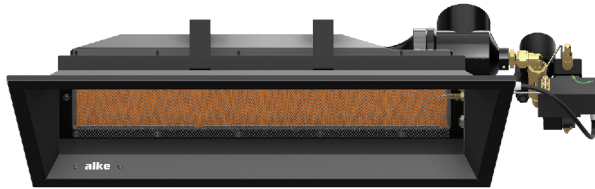

Product Sheet

1/2

Product number	33004540
Product name	AL-10-SEi-AS-G25.3 25mbar
Connection	1/4"
Capacity	7,10 kW - 9,30 kW
Consumption	1,01 m3/h
Dimensions	87x44x34cm
Weight	10 Kg
EAN Code	8720153611909

Product number	Description	Quantity
00185005	EID2G Ontstekingsautomaat 230Vac 50-60Hz.30Va,IP65 EID2G Electronic ignition 230Vac 50-60Hz.30Va, IP65 EID2G Automatische Zündung 230Vac 50-60Hz.30Va, IP65 EID2G Allumage automatique 230Vac 50-60Hz.30Va, IP65 EID2G Encendido automático 230Vac 50-60Hz.30Va, IP65	1,00
00198010	Thermokoppel M8 x M8 L=300 mm, verlengstuk Thermocouple M8 x M8 L=300 mm, extension Thermoelement M8 x M8 L=300 mm, Erweiterung Thermocouple M8 x M8 L=300 mm, extension	1,00
00201011	Thermokoppelset M8x320 Q voor AL-7, AL-10 & AL12 series Thermocouple set M8x320 Q for AL-7, AL-10 & AL12 series Thermoelement-Set M8x320 Q für AL-7, AL-10 & AL12 series Jeu de thermocouples M8x320 Q pour AL-7, AL-10 & AL12 series Juego de termopar M8x320 Q para AL-7, AL-10 & AL12 series	1,00
01304031	Venturi messing 35x75 diam. 26 mm met veerring Venturi brass 35x75 diam. 26 mm met veerring Venturi Messing 35x75 diam. 26 mm met veerring Venturi laiton 35x75 diam. 26 mm met veerring Venturi Latón 35x75 diam. 26 mm met veerring	1,00
01807001	Aansluitstuk, aluminium PL-dicht zwart Connector, aluminium PL-dicht zwart Anschlussstück, Aluminium PL-dicht Schwarz Pièce de connexion, aluminium PL-dicht zwart Pieza de conexión, aluminium PL-dicht zwart	1,00
02310012	Reflector Zwart AL-10- FEi/FSEi -AS Reflector black AL-10- FEi/FSEi -AS Reflector black AL-10- FEi/FSEi -AS Réflecteur black AL-10- FEi/FSEi -AS Reflector black AL-10- FEi/FSEi -AS	1,00
02416000	Gaas AL 10 / PL 9 Wire mesh AL 10 / PL 9 Gitter AL 10 / PL 9 Grille AL 10 / PL 9 Malla AL 10 / PL 9	1,00
02701001	Branderbak AL 10 Lage druk Burnerhouse AL 10 low pressure Brennergehäuse AL 10 Lage druk Brûleur AL 10 Lage druk Quemador AL 10 Lage druk	1,00