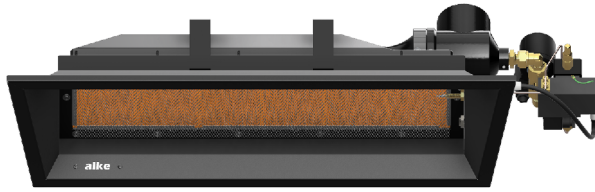

Product Sheet

1/2

Product number	33004530
Product name	AL-10-SEi-AS-G25 20mbar
Connection	1/4"
Capacity	7,20 kW - 9,40 kW
Consumption	1,05 m3/h
Dimensions	87x44x34cm
Weight	10 Kg
EAN Code	8720153611893

Product number	Description	Quantity
00185005	EID2G Ontstekingsautomaat 230Vac 50-60Hz.30Va,IP65 EID2G Electronic ignition 230Vac 50-60Hz.30Va, IP65 EID2G Automatische Zündung 230Vac 50-60Hz.30Va, IP65 EID2G Allumage automatique 230Vac 50-60Hz.30Va, IP65 EID2G Encendido automático 230Vac 50-60Hz.30Va, IP65	1,00
00198010	Thermokoppel M8 x M8 L=300 mm, verlengstuk Thermocouple M8 x M8 L=300 mm, extension Thermoelement M8 x M8 L=300 mm, Erweiterung Thermocouple M8 x M8 L=300 mm, extension	1,00
00201011	Thermokoppelset M8x320 Q voor AL-7, AL-10 & AL12 series Thermocouple set M8x320 Q for AL-7, AL-10 & AL12 series Thermoelement-Set M8x320 Q für AL-7, AL-10 & AL12 series Jeu de thermocouples M8x320 Q pour AL-7, AL-10 & AL12 series Juego de termopar M8x320 Q para AL-7, AL-10 & AL12 series	1,00
01807001	Aansluitstuk, aluminium PL-dicht zwart Connector, aluminium PL-dicht zwart Anschlussstück, Aluminium PL-dicht Schwarz Pièce de connexion, aluminium PL-dicht zwart Pieza de conexión, aluminium PL-dicht zwart	1,00
02310012	Reflector Zwart AL-10- FEi/FSEi -AS Reflector black AL-10- FEi/FSEi -AS Reflector black AL-10- FEi/FSEi -AS Réflecteur black AL-10- FEi/FSEi -AS Reflector black AL-10- FEi/FSEi -AS	1,00
02416000	Gaas AL 10 / PL 9 Wire mesh AL 10 / PL 9 Gitter AL 10 / PL 9 Grille AL 10 / PL 9 Malla AL 10 / PL 9	1,00
02701001	Branderbak AL 10 Lage druk Burnerhouse AL 10 low pressure Brennergehäuse AL 10 Lage druk Brûleur AL 10 Lage druk Quemador AL 10 Lage druk	1,00
02708021	Spider, aansluitstuk zwart Spider Black Spider Schwarz Spider Black Spider Black	1,00