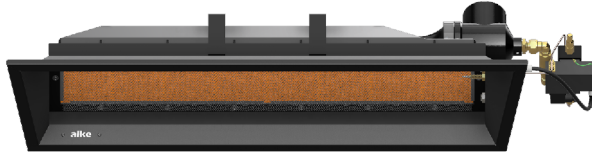

Product Sheet

2/2

Product number	33005440
Product name	AL-12-Ei-AS-G25.3 15-25mbar
Connection	1/4"
Capacity	9,30 kW - 12,20 kW
Consumption	1,32 m3/h
Dimensions	105x44x34cm
Weight	11.4 Kg
EAN Code	8720153611947

Product number	Description	Quantity
03003001	Bougieset AL 8-10-12 Spark plug set AL 8-10-12 Spark plug set AL 8-10-12 Bougie set AL 8-10-12 Bujia set AL 8-10-12	1,00
03050031	Bougiekabel compleet AL 8/10/12 30cm Spark plug cable complete AL 8/10/12 30cm Zündkerzenkabel komplett AL 8/10/12 30cm Câble de bougie complet AL 8/10/12 30cm Cable bujia completo AL 8/10/12 30cm	1,00
03876160	Luchtsmooring Hoefijzervormig diam. 60mm Air throttle ring diam. 60mm Luftdrosselring Durchm. 60mm Anneau papillon diam. 60 mm Air throttle ring diam. 60mm	1,00
07250000	Zelfborende schroef 5,5 x 25 mm Vz Self-drilling screw 5.5 x 25 mm Vz Selbstbohrende Schraube 5,5 x 25 mm Vz Vis autoperceuse 5,5 x 25 mm Vz Tornillo autoperforante 5,5 x 25 mm Vz	3,00
07350000	Binnenzeskantbout DIN912 RVS M4 x 10 Hexagon socket bolt DIN912 stainless steel M4 x 10 Innensechskantschraube DIN912 Edelstahl M4 x 10 Vis à six pans creux DIN912 acier inoxydable M4 x 10 Perno de cabeza hueca hexagonal DIN912 acero inoxidable M4 x 10	1,00
10001542	Beveiligingsset AL-12-Ei-G25.3 - 15-25mbar Safetydevice set AL-12-Ei-G25.3 - 15-25mbar Sicherheitsset AL-12-Ei-G25.3 - 15-25mbar Kit de sécurité AL-12-Ei-G25.3 - 15-25mbar Kit de valvula de seguridad AL-12-Ei-G25.3 - 15-25mbar	1,00
99951011	Afdichtdop set AL8/10/12 Sealing cap set AL8 / 10/12 Dichtkappensatz AL8 / 10/12 Jeu de capuchons d'étanchéité AL8 / 10/12 Juego de tapas de sellado AL8 / 10/12	1,00