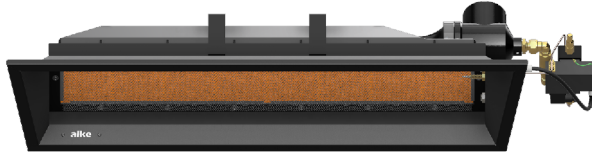

Product Sheet

1/2

Product number	33005460
Product name	AL-12-Ei-AS-G31 25-50mbar
Connection	1/4"
Capacity	8,30 kW - 11,90 kW
Consumption	851 g/h
Dimensions	105x44x34cm
Weight	11.4 Kg
EAN Code	8720153611954

Product number	Description	Quantity
00185005	EID2G Ontstekingsautomaat 230Vac 50-60Hz.30Va,IP65 EID2G Electronic ignition 230Vac 50-60Hz.30Va, IP65 EID2G Automatische Zündung 230Vac 50-60Hz.30Va, IP65 EID2G Allumage automatique 230Vac 50-60Hz.30Va, IP65 EID2G Encendido automático 230Vac 50-60Hz.30Va, IP65	1,00
00198010	Thermokoppel M8 x M8 L=300 mm, verlengstuk Thermocouple M8 x M8 L=300 mm, extension Thermoelement M8 x M8 L=300 mm, Erweiterung Thermocouple M8 x M8 L=300 mm, extension	1,00
00201011	Thermokoppelset M8x320 Q voor AL-7, AL-10 & AL12 series Thermocouple set M8x320 Q for AL-7, AL-10 & AL12 series Thermoelement-Set M8x320 Q für AL-7, AL-10 & AL12 series Jeu de thermocouples M8x320 Q pour AL-7, AL-10 & AL12 series Juego de termopar M8x320 Q para AL-7, AL-10 & AL12 series	1,00
01807001	Aansluitstuk, aluminium PL-dicht zwart Connector, aluminium PL-dicht zwart Anschlussstück, Aluminium PL-dicht Schwarz Pièce de connexion, aluminium PL-dicht zwart Pieza de conexión, aluminium PL-dicht zwart	1,00
02312012	Reflector Zwart AL-12- FEi/FSEi -AS Reflector black AL-12- FEi/FSEi -AS Reflector black AL-12- FEi/FSEi -AS Réflecteur black AL-12- FEi/FSEi -AS Reflector black AL-12- FEi/FSEi -AS	1,00
02417000	Gaas AL / PL 12 Wire mesh AL / PL 12 Gitter AL / PL 12 Grille AL / PL 12 Malla AL / PL 12	1,00
02702001	Branderbak AL 12 Lage druk Burnerhouse AL 12 low pressure Brennergehäuse AL 12 Lage druk Brûleur AL 12 Lage druk Quemador AL 12 Lage druk	1,00
02708021	Spider, aansluitstuk zwart Spider Black Spider Schwarz Spider Black Spider Black	1,00