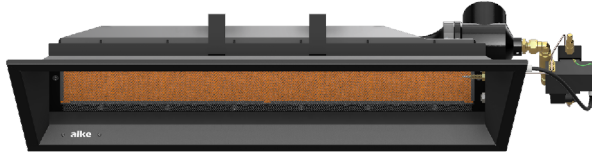

Product Sheet

1/2

Product number	33005440
Product name	AL-12-Ei-AS-G25.3 15-25mbar
Connection	1/4"
Capacity	9,30 kW - 12,20 kW
Consumption	1,32 m3/h
Dimensions	105x44x34cm
Weight	11.4 Kg
EAN Code	8720153611947

Product number	Description	Quantity
00185005	EID2G Ontstekingsautomaat 230Vac 50-60Hz.30Va,IP65 EID2G Electronic ignition 230Vac 50-60Hz.30Va, IP65 EID2G Automatische Zündung 230Vac 50-60Hz.30Va, IP65 EID2G Allumage automatique 230Vac 50-60Hz.30Va, IP65 EID2G Encendido automático 230Vac 50-60Hz.30Va, IP65	1,00
00198010	Thermokoppel M8 x M8 L=300 mm, verlengstuk Thermocouple M8 x M8 L=300 mm, extension Thermoelement M8 x M8 L=300 mm, Erweiterung Thermocouple M8 x M8 L=300 mm, extension	1,00
00201011	Thermokoppelset M8x320 Q voor AL-7, AL-10 & AL12 series Thermocouple set M8x320 Q for AL-7, AL-10 & AL12 series Thermoelement-Set M8x320 Q für AL-7, AL-10 & AL12 series Jeu de thermocouples M8x320 Q pour AL-7, AL-10 & AL12 series Juego de termopar M8x320 Q para AL-7, AL-10 & AL12 series	1,00
01807001	Aansluitstuk, aluminium PL-dicht zwart Connector, aluminium PL-dicht zwart Anschlussstück, Aluminium PL-dicht Schwarz Pièce de connexion, aluminium PL-dicht zwart Pieza de conexión, aluminium PL-dicht zwart	1,00
02312012	Reflector Zwart AL-12- FEi/FSEi -AS Reflector black AL-12- FEi/FSEi -AS Reflector black AL-12- FEi/FSEi -AS Réflecteur black AL-12- FEi/FSEi -AS Reflector black AL-12- FEi/FSEi -AS	1,00
02417000	Gaas AL / PL 12 Wire mesh AL / PL 12 Gitter AL / PL 12 Grille AL / PL 12 Malla AL / PL 12	1,00
02702001	Branderbak AL 12 Lage druk Burnerhouse AL 12 low pressure Brennergehäuse AL 12 Lage druk Brûleur AL 12 Lage druk Quemador AL 12 Lage druk	1,00
02708021	Spider, aansluitstuk zwart Spider Black Spider Schwarz Spider Black Spider Black	1,00