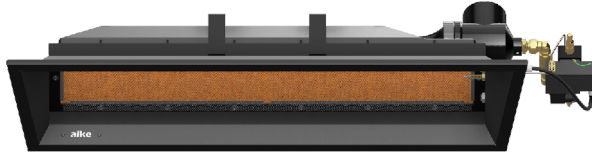

Product Sheet

1/2

Product number	33005410
Product name	AL-12-Ei-AS-G20 12-20mbar
Connection	1/4"
Capacity	9,35 kW - 12,30 kW
Consumption	1,17 m3/h
Dimensions	105x44x34cm
Weight	11.4 Kg
EAN Code	8720153611923

Product Sheet

2/2

Product number	33005410
Product name	AL-12-Ei-AS-G20 12-20mbar
Connection	1/4"
Capacity	9,35 kW - 12,30 kW
Consumption	1,17 m3/h
Dimensions	105x44x34cm
Weight	11.4 Kg
EAN Code	8720153611923

Product Sheet

1/2

Product number	33005430
Product name	AL-12-Ei-AS-G25 12-20mbar
Connection	1/4"
Capacity	9,35 kW - 12,30 kW
Consumption	1,37 m3/h
Dimensions	105x44x34cm
Weight	11.4 Kg
EAN Code	8720153611930