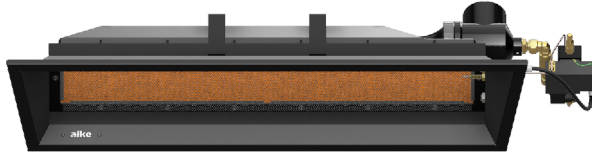

Product Sheet

2/2

Product number	33005460
Product name	AL-12-Ei-AS-G31 25-50mbar
Connection	1/4"
Capacity	8,30 kW - 11,90 kW
Consumption	851 g/h
Dimensions	105x44x34cm
Weight	11.4 Kg
EAN Code	8720153611954

Product number	Description	Quantity
03003001	Bougieset AL 8-10-12 Spark plug set AL 8-10-12 Spark plug set AL 8-10-12 Bougie set AL 8-10-12 Bujia set AL 8-10-12	1,00
03050031	Bougiekabel compleet AL 8/10/12 30cm Spark plug cable complete AL 8/10/12 30cm Zündkerzenkabel komplett AL 8/10/12 30cm Câble de bougie complet AL 8/10/12 30cm Cable bujia completo AL 8/10/12 30cm	1,00
03876157	Luchtsmooring Hoefijzervormig diam. 57mm Air throttle ring diam. 57mm Luftdrosselring Durchm. 57mm Anneau papillon diam. 57 mm Air throttle ring diam. 57mm	1,00
07250000	Zelfborende schroef 5,5 x 25 mm Vz Self-drilling screw 5.5 x 25 mm Vz Selbstbohrende Schraube 5,5 x 25 mm Vz Vis autoperceuse 5,5 x 25 mm Vz Tornillo autoperforante 5,5 x 25 mm Vz	3,00
07350000	Binnenzeskantbout DIN912 RVS M4 x 10 Hexagon socket bolt DIN912 stainless steel M4 x 10 Innensechskantschraube DIN912 Edelstahl M4 x 10 Vis à six pans creux DIN912 acier inoxydable M4 x 10 Perno de cabeza hueca hexagonal DIN912 acero inoxidable M4 x 10	1,00
10001562	Beveiligingsset AL-12-Ei-G31 - 25-50mbar Safetydevice set AL-12-Ei-G31 - 25-50mbar Sicherheitsset AL-12-Ei-G31 - 25-50mbar Kit de sécurité AL-12-Ei-G31 - 25-50mbar Kit de valvula de seguridad AL-12-Ei-G31 - 25-50mbar	1,00
99951011	Afdichtdop set AL8/10/12 Sealing cap set AL8 / 10/12 Dichtkappensatz AL8 / 10/12 Jeu de capuchons d'étanchéité AL8 / 10/12 Juego de tapas de sellado AL8 / 10/12	1,00