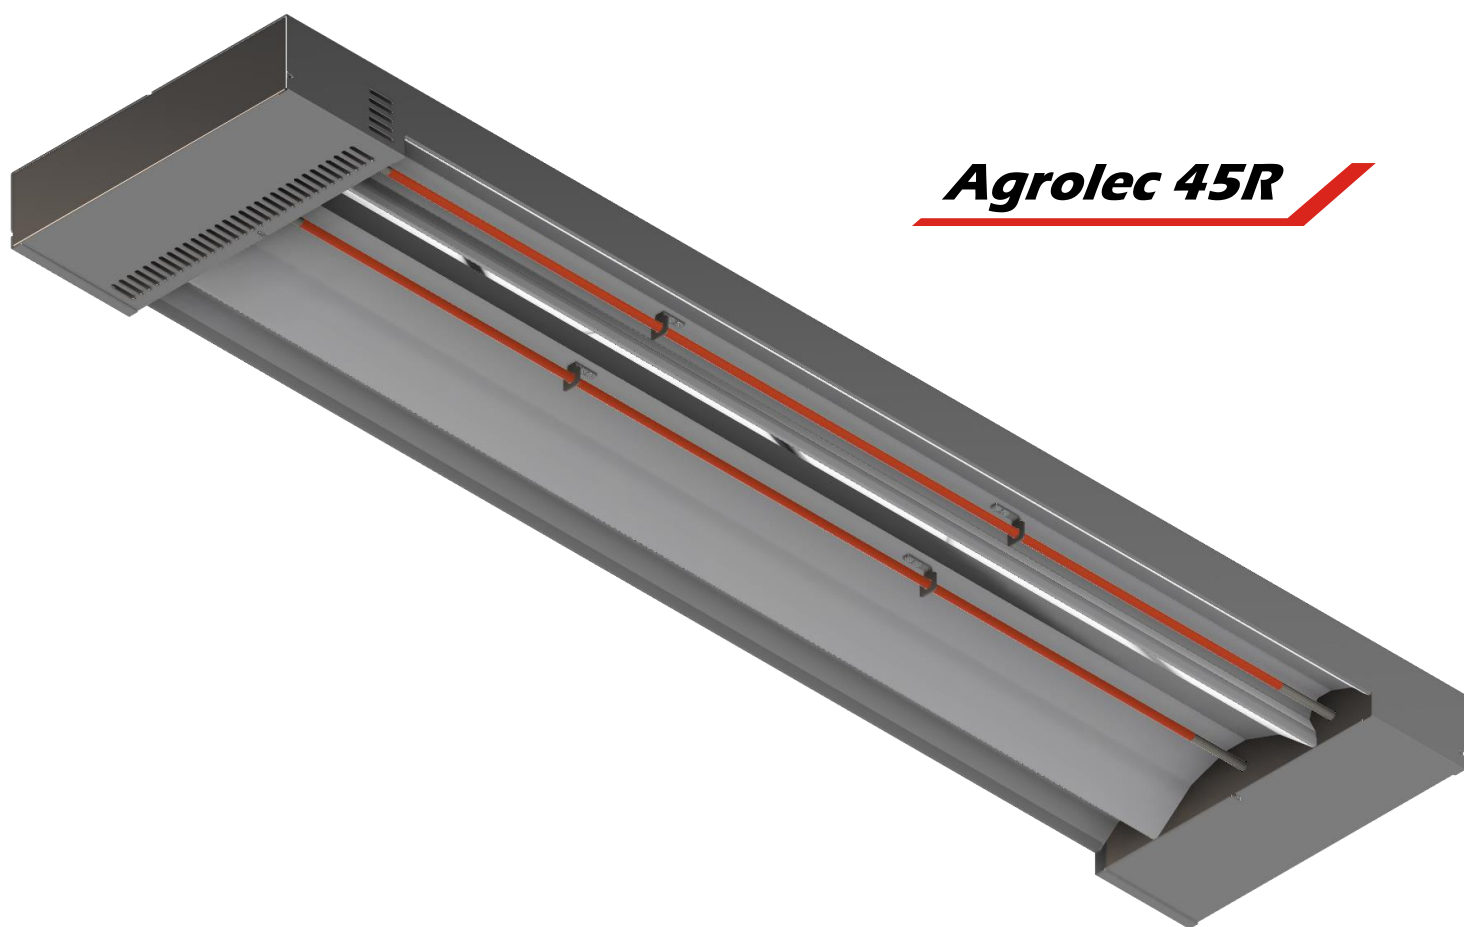

ALKE
Heating Technology

Agrolec 45R

www.alke.nl

Agrolec 45R

The Agrolec 45R is the advanced developed model of the AlkElec 45R. Due to the special shape of the aluminum reflector, the radiation is send to the floor in a perfect place. No hot spot directly below the heater, but an uniform spread temperature on the floor. The heaters can be connected On/Off or High/Low.

Model	Watt	Voltage	Ampere	Dimensions
AgroLec 45R	4500	400V-3N-AC	3x6,5	148x35x9 cm