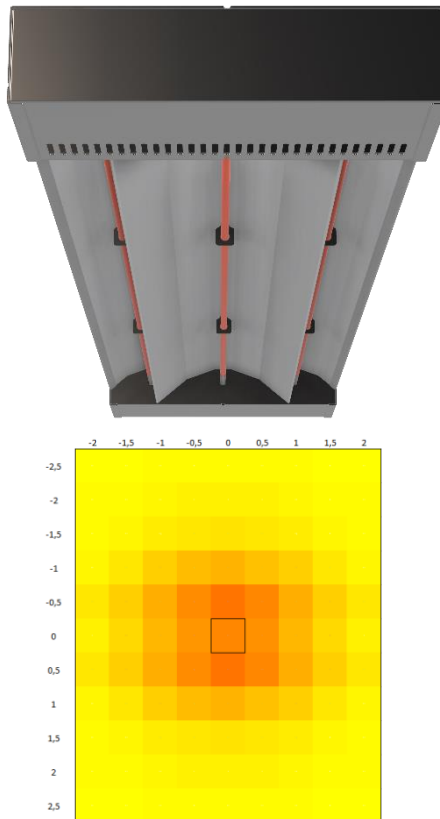

ALKE
Heating Technology

Agrolec 45R

www.alke.nl

Agrolec 45R

The Agrolec 45R is the advanced developed model of the AlkElec 45R. Due to the special shape of the aluminum reflector, the radiation is send to the floor in a perfect place. No hot spot directly below the heater, but an uniform spread temperature on the floor. The heaters can be connected On/Off or High/Low.

Model	Watt	Voltage	Ampere	Dimensions
AgroLec 45R	4500	400V-3N-AC	3x6,5	148x35x9 cm